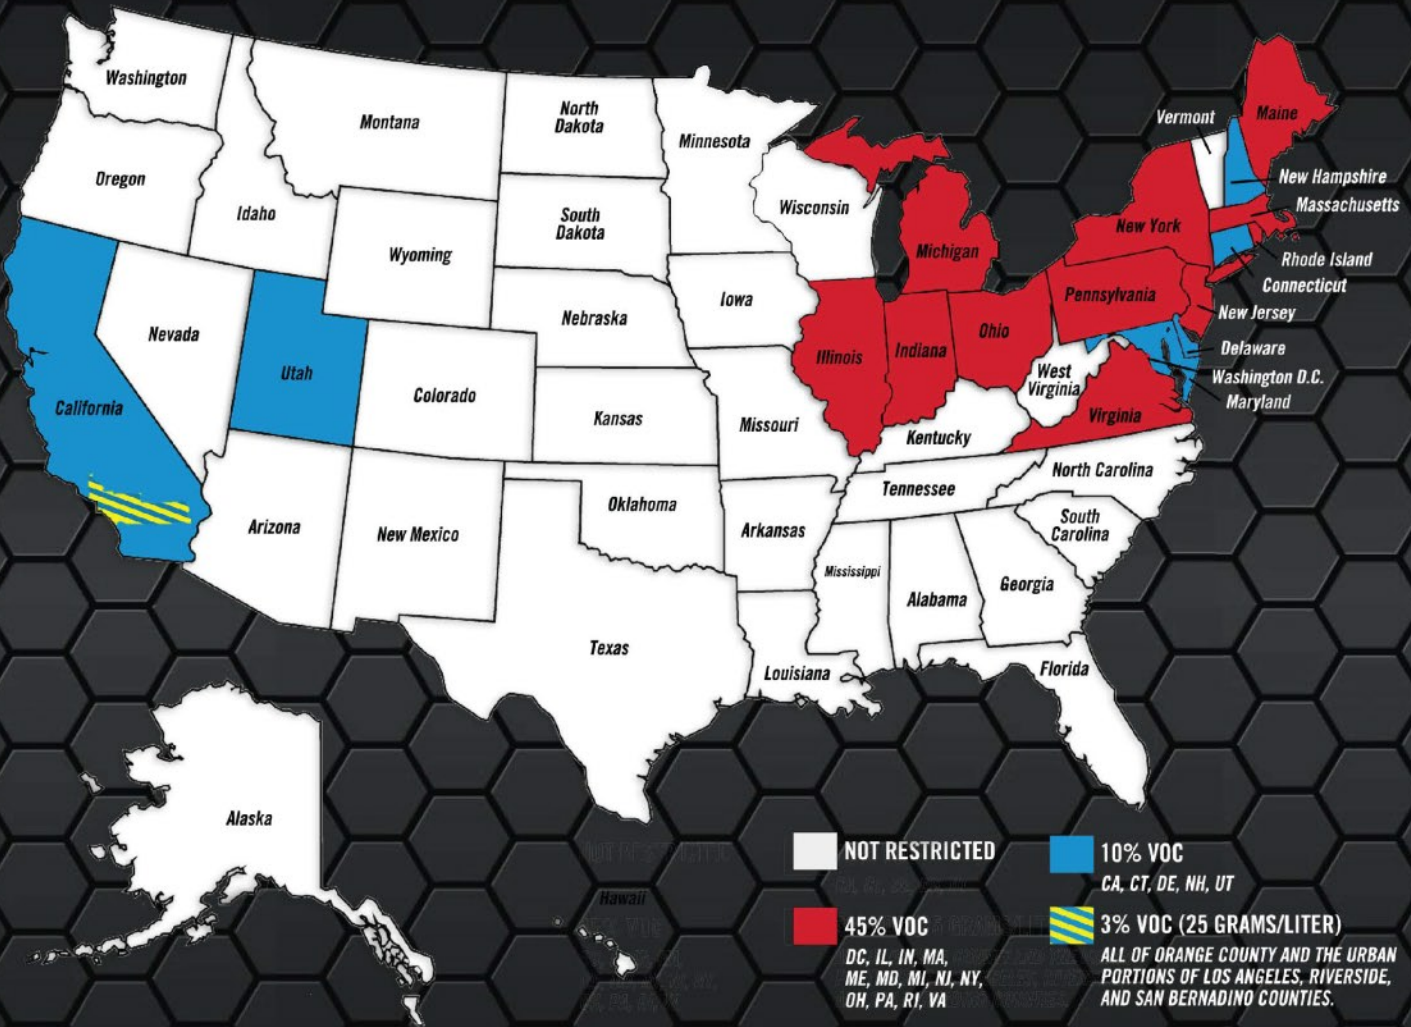

VOC LIMITS OF BRAKE & CARB CLEANERS BY STATE

JANUARY 2018

Safety Data Sheets (SDS) available online at JOHNSENS.COM or contact your JOHNSEN'S representative.

CONTACT YOUR JOHNSEN'S REPRESENTATIVE FOR EXPORT OPPORTUNITIES.

Also available are displays and promotional advertising products. Planogram assistance from your JOHNSEN'S representative. Floor Display unit Part No. 1000D, Side Stack Display unit Part No. 1000S, available co-op advertising funds can be used to purchase these displays.